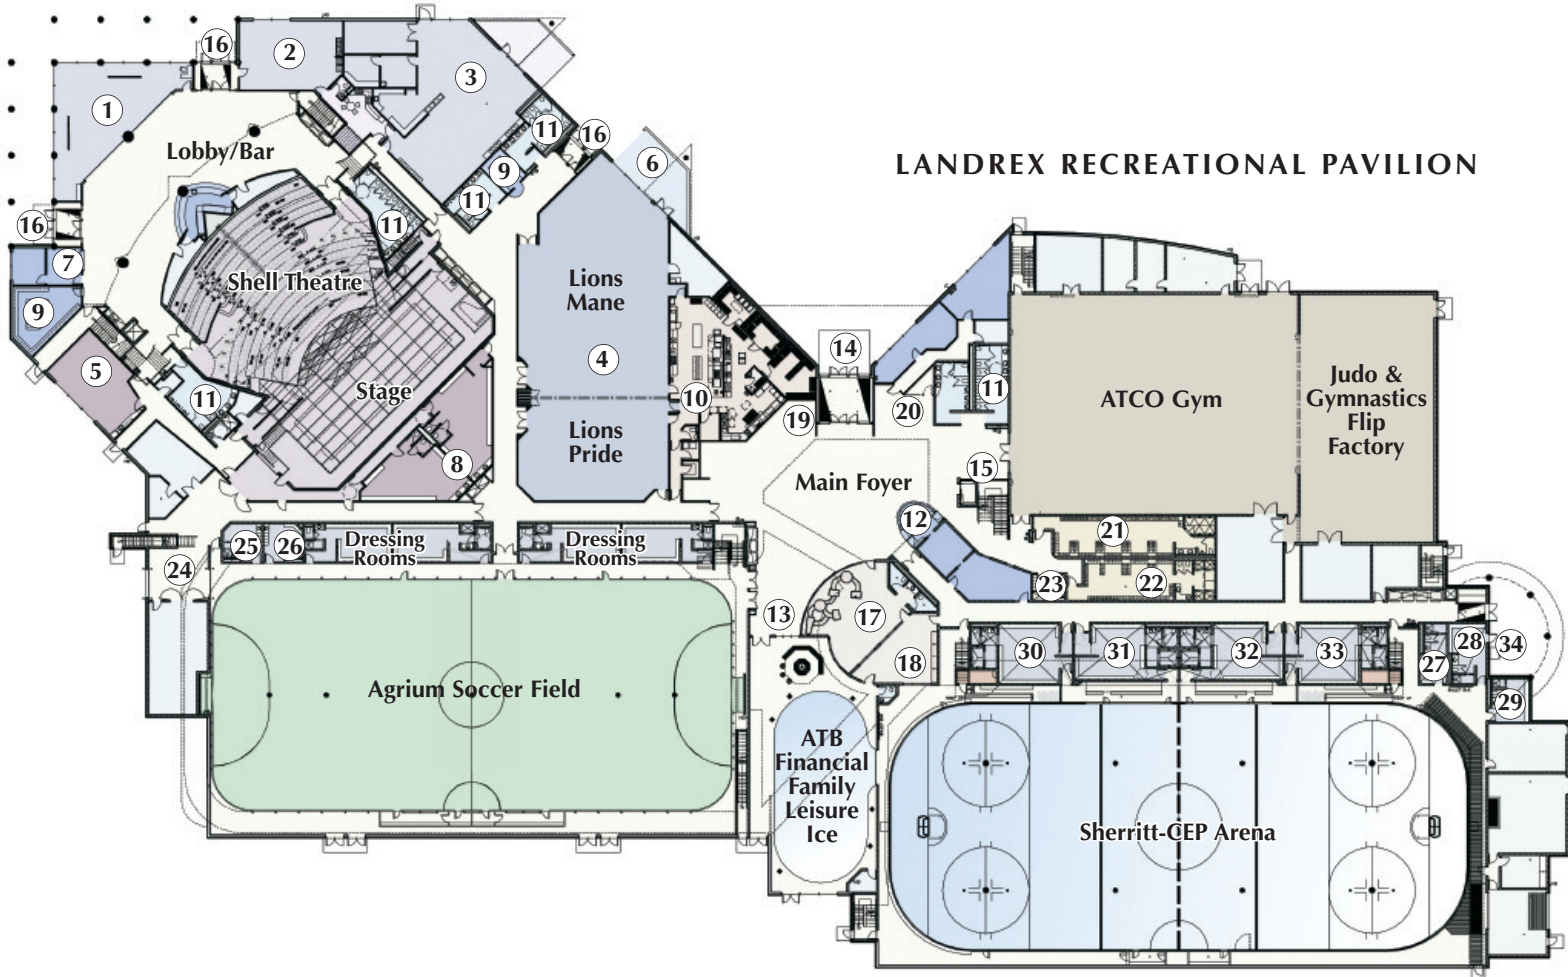

MAIN FLOOR

SHERRITT CULTURAL PAVILION

LANDREX RECREATIONAL PAVILION

1. Alberta Lottery Fund Art Gallery
2. Scotiabank Studio
3. Waiward Steel Pottery Studio
4. Lions Mane & Pride Banquet Rooms
5. Senator Tommy Banks Green Room
6. CIBC Courtyard
7. Box Office
8. Theatre Dressing Rooms
9. Coats
10. Kitchen
11. Washrooms
12. Customer Service / Ticket Centre
13. Union Square CUPE Local 843 - City Employees Chessboard
14. Landrex Recreational Pavilion Main Entry
15. Winners Way Elevator
16. Sherritt Cultural Pavilion Entrances
17. ICU Optical & Hearing Peek-Caboose Play Station
18. Auggie's Place Child Minding & Party Room
19. Chow Down & Bistro
20. Booster Juice
21. Westpark Estates Change Room
22. Southfort Estates Change Room
23. Alberta Union of Provincial Employees Family Change Room
24. Loading
25. Soccer Referee / First Aid Room
26. Soccer Referee Room
27. Dressing Room #1
28. The Inspections Group Referee / First Aid Room
29. Arena Referee Room
30. Joffrey Lupul Dressing Room
31. Mike Commodore Dressing Room
32. Ray Whitney Dressing Room
33. Richard Matvichuk Dressing Room
34. Sherritt-CEP Arena Entrance

SECOND FLOOR

SHERRITT CULTURAL PAVILION

LANDREX RECREATIONAL PAVILION

- 35. ATB Financial Family Leisure Ice Below
- 36. Bridge Node
- 37. Lobby Below
- 38. Balcony Seating
- 39. CIBC Dress Circle Left
- 40. CIBC Dress Circle Right
- 41. Soccer Seating
- 42. Hockey Seating
- 43. Window Node
- 44. Fort Saskatchewan Physiotherapy
- 45. Change Rooms, Kinette Steam Rooms & Fort Saskatchewan Shoppers Drug Mart Saunas
- 46. Main Foyer Below
- 47. Pacesetter Multipurpose Room