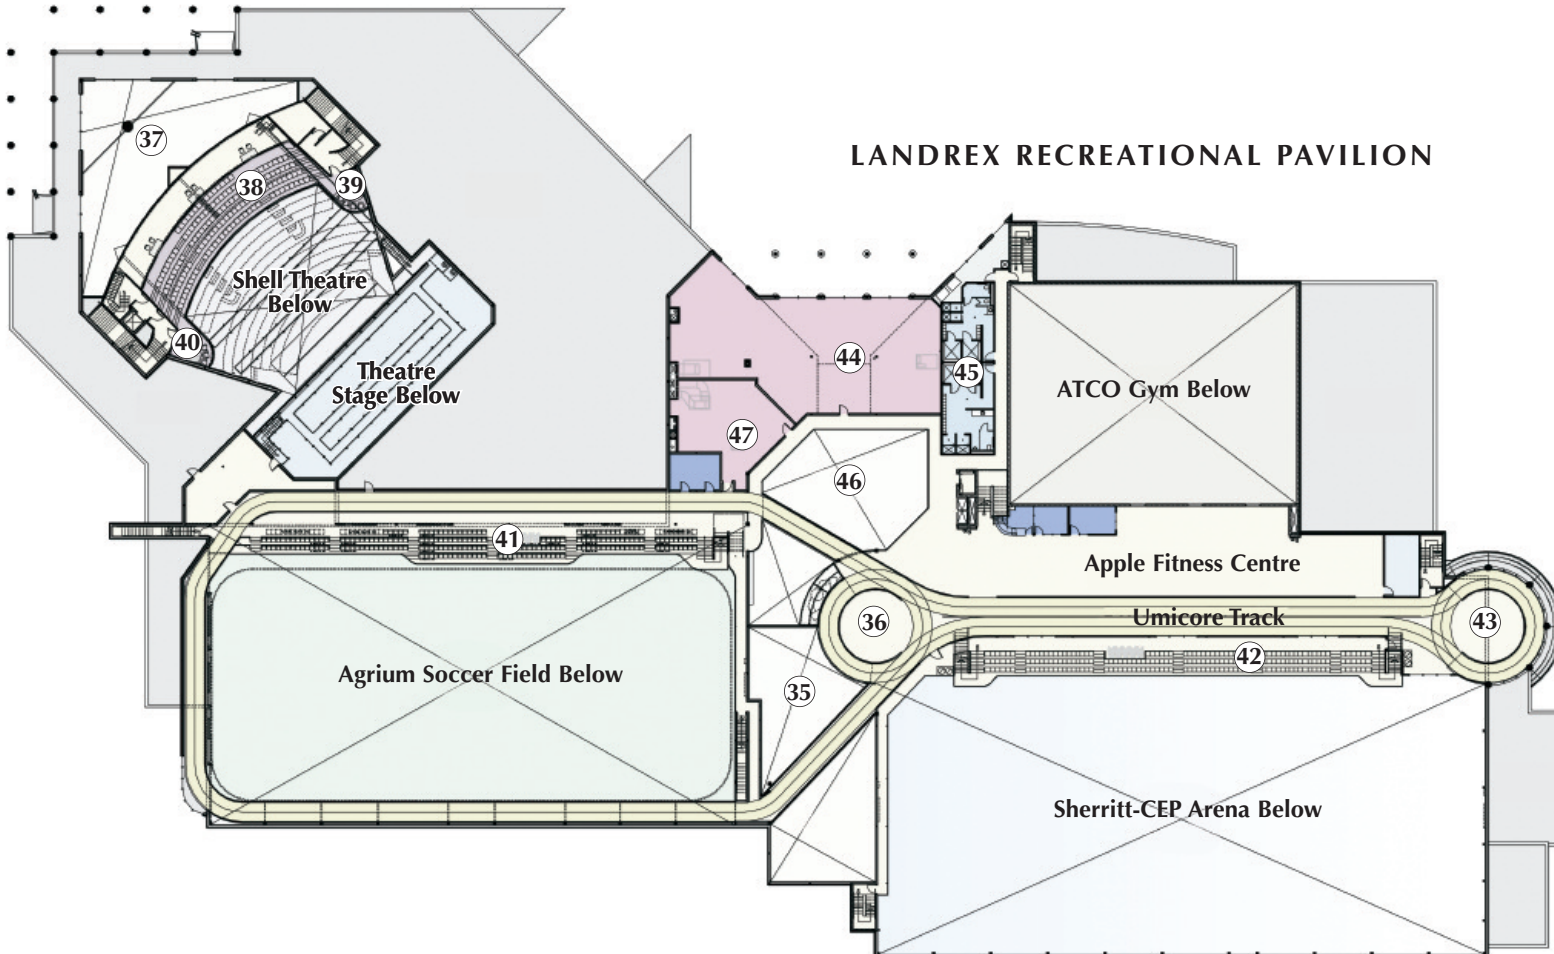

MAIN FLOOR

SHERRITT CULTURAL PAVILION

LANDREX RECREATIONAL PAVILION

1. Alberta Lottery Fund Art Gallery
2. Scotiabank Studio
3. Waiward Steel Pottery Studio
4. Lions Mane & Pride Banquet Rooms
5. Senator Tommy Banks Green Room
6. CIBC Courtyard
7. Box Office
8. Theatre Dressing Rooms
9. Coats
10. Kitchen
11. Washrooms
12. Customer Service / Ticket Centre
13. Union Square CUPE Local 843 - City Employees Chessboard
14. Landrex Recreational Pavilion Main Entry
15. Winners Way Elevator
16. Sherritt Cultural Pavilion Entrances
17. ICU Optical & Hearing Peek-Caboose Play Station
18. Auggie's Place Child Minding & Party Room
19. Chow Down & Bistro
20. Booster Juice
21. Westpark Estates Change Room
22. Southfort Estates Change Room
23. Alberta Union of Provincial Employees Family Change Room
24. Loading
25. Soccer Referee / First Aid Room
26. Soccer Referee Room
27. Dressing Room #1
28. The Inspections Group Referee / First Aid Room
29. Arena Referee Room
30. Joffrey Lupul Dressing Room
31. Mike Commodore Dressing Room
32. Ray Whitney Dressing Room
33. Richard Matvichuk Dressing Room
34. Sherritt-CEP Arena Entrance

SECOND FLOOR

SHERRITT CULTURAL PAVILION

LANDREX RECREATIONAL PAVILION

- 35. ATB Financial Family Leisure Ice Below
- 36. Bridge Node
- 37. Lobby Below
- 38. Balcony Seating
- 39. CIBC Dress Circle Left
- 40. CIBC Dress Circle Right
- 41. Soccer Seating
- 42. Hockey Seating
- 43. Window Node
- 44. Fort Saskatchewan Physiotherapy
- 45. Change Rooms, Kinette Steam Rooms & Fort Saskatchewan Shoppers Drug Mart Saunas
- 46. Main Foyer Below
- 47. Pacesetter Multipurpose Room